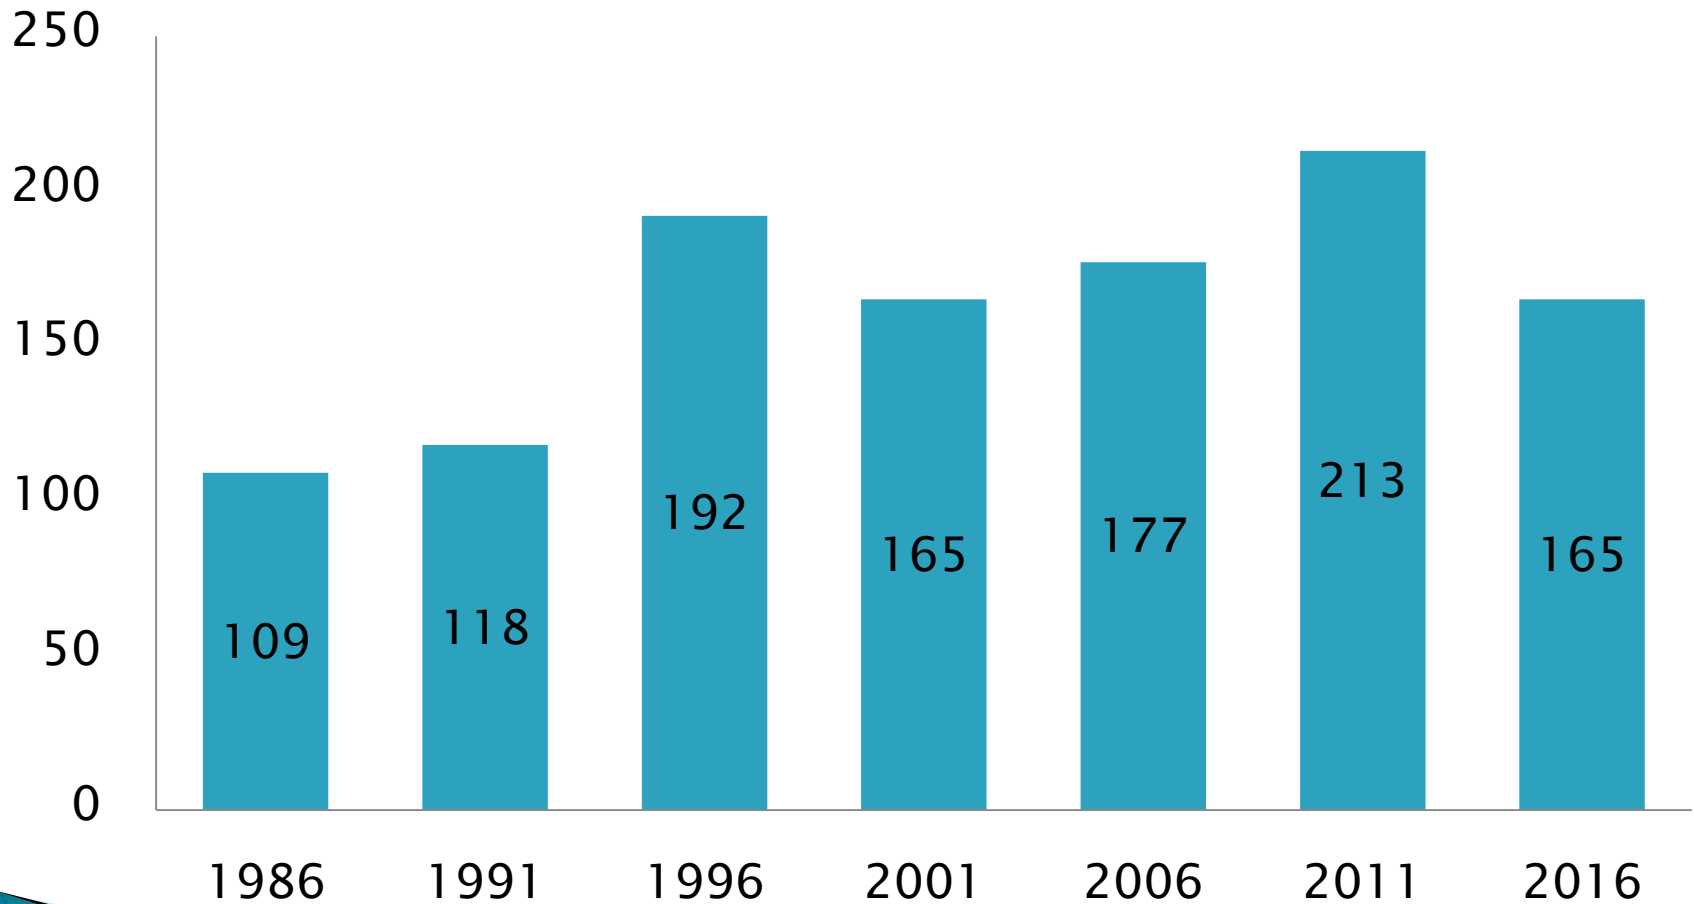

Assault convictions per / 100,000 in NZ

Source: Statistics NZ